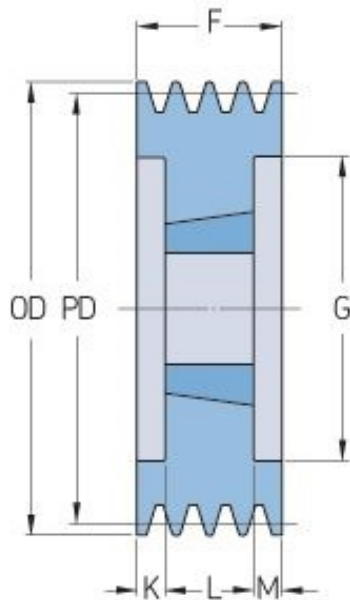

PHP 6SPB236TB

Pitch diameter (mm)	236
Outside diameter (mm)	243
Pulley type	3
Bushing no.	3535
Min. bore (mm)	35
Max. bore (mm)	90
F (mm)	120
G (mm)	193
K (mm)	15.5
L (mm)	89
M (mm)	15.5
H (mm)	-
Weight (kg)	17.6